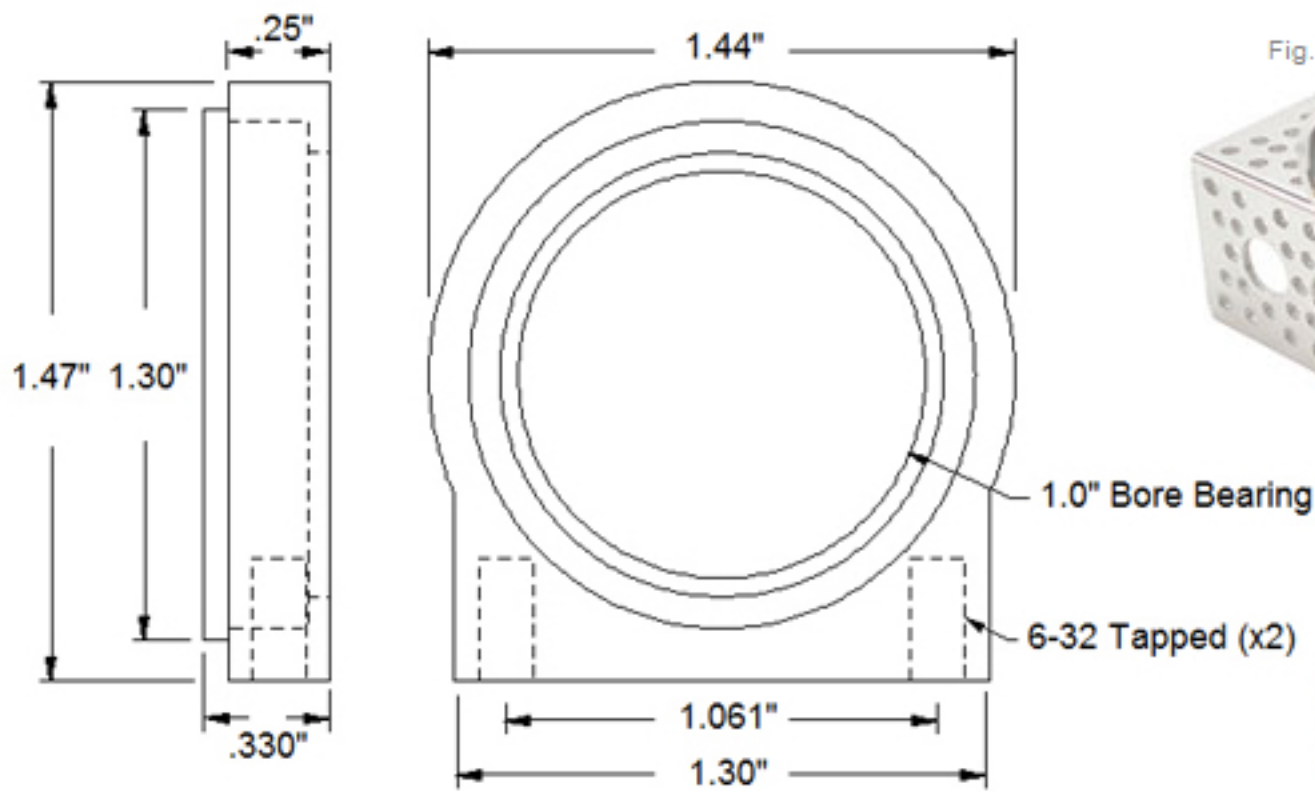

# 1" Bore Round Pillow Block (535170)

**Actobotics™**

**DREAM. DESIGN. BUILD. REPEAT.**

Weight: 0.60 oz (each)

Uses 6-32 socket head machine screws (sold separately)