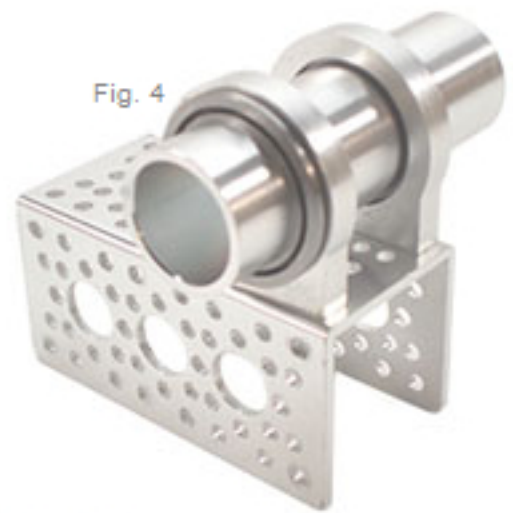

# 1" Bore Round Pillow Block (535170)

**Actobotics™**

**DREAM. DESIGN. BUILD. REPEAT.**

Weight: 0.60 oz (each)

Uses 6-32 socket head machine screws (sold separately)