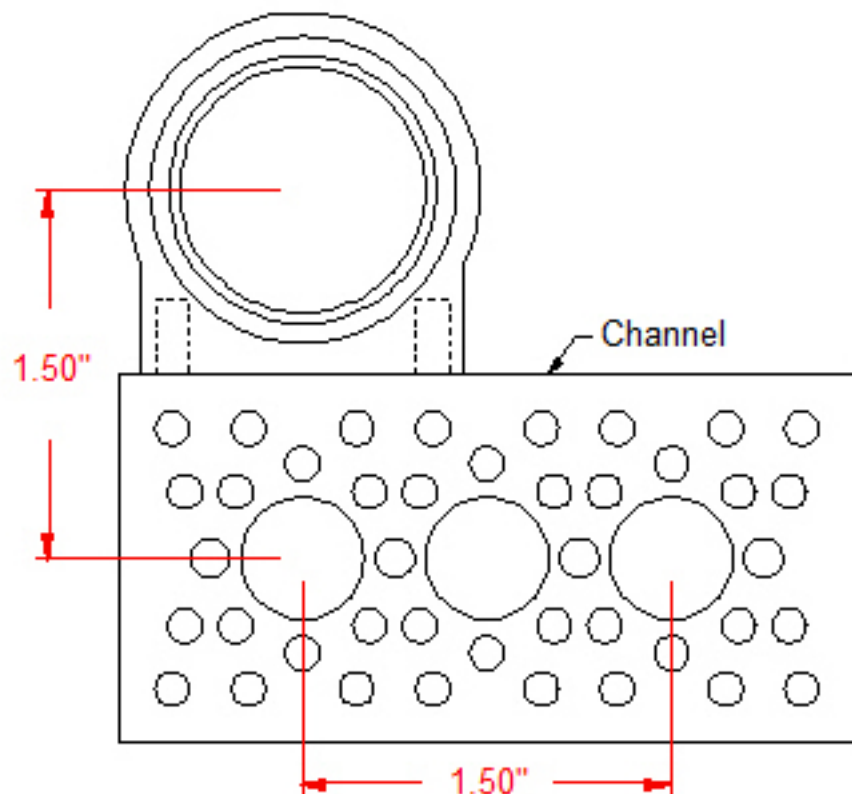

# 1" Bore Round Pillow Block (535170)

**Actobotics™**

**DREAM. DESIGN. BUILD. REPEAT.**

Weight: 0.60 oz (each)

Uses 6-32 socket head machine screws (sold separately)