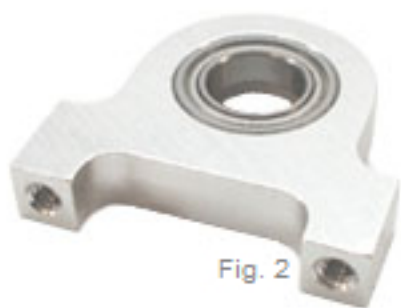

# 3/8" Bore Pillow Block (535154)

# DREAM. DESIGN. BUILD. REPEAT.

Fig. 1

Fig. 2

Fig. 3

Weight: 0.35 oz (each)

Fig. 4

Fig. 5

Uses 6-32 socket head machine screws (sold separately)