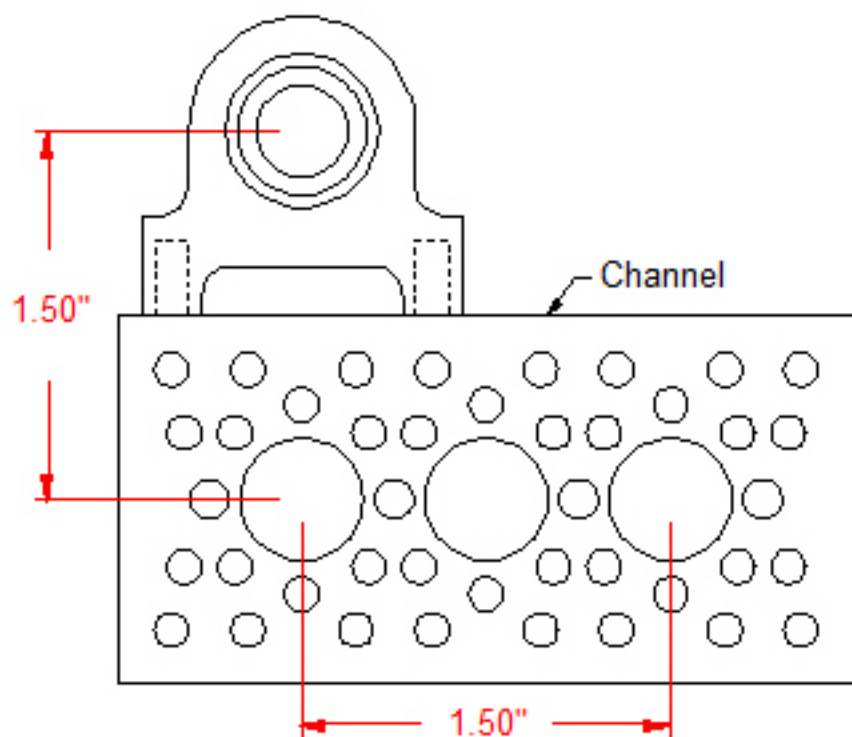

# DREAM. DESIGN. BUILD. REPEAT.

Fig. 1

Fig. 2

Fig. 3

Weight: 0.35 oz (each)

Fig. 4

Fig. 5

Uses 6-32 socket head machine screws (sold separately)