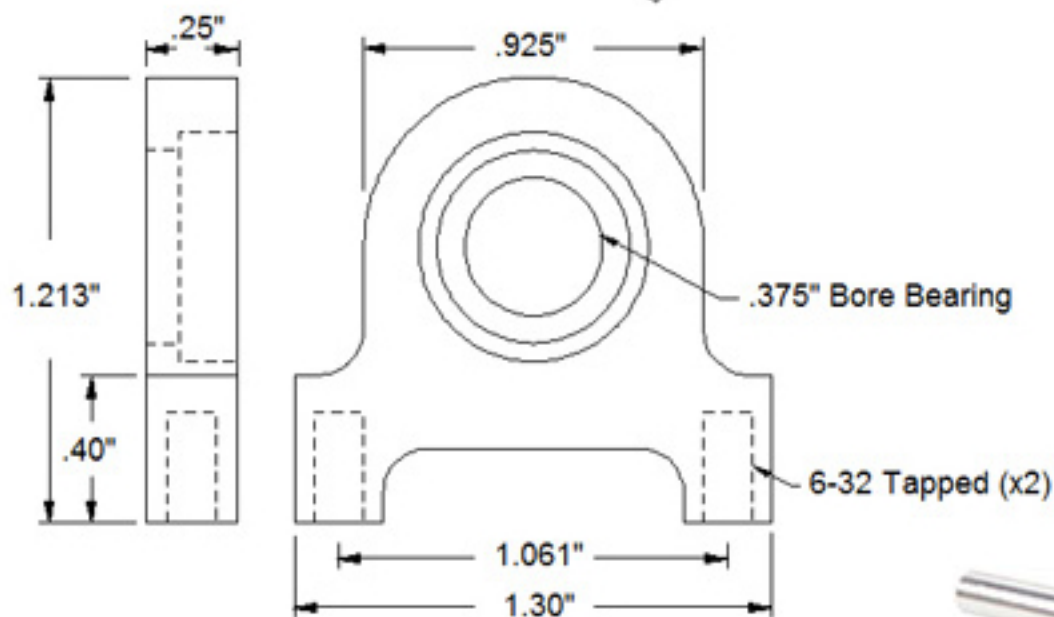

# DREAM. DESIGN. BUILD. REPEAT.

Fig. 1

Fig. 2

Fig. 3

Weight: 0.35 oz (each)

Fig. 4

Fig. 5

Uses 6-32 socket head machine screws (sold separately)