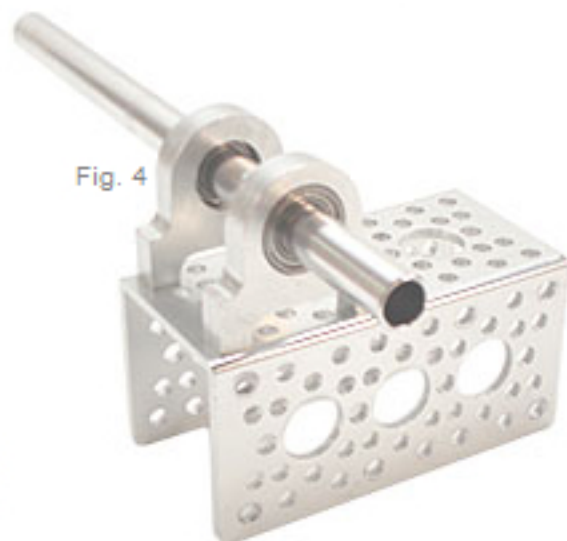

# 3/8" Bore Pillow Block (535154)

# DREAM. DESIGN. BUILD. REPEAT.

Fig. 1

Fig. 2

Fig. 3

Weight: 0.35 oz (each)

Fig. 4

Fig. 5

Uses 6-32 socket head machine screws (sold separately)